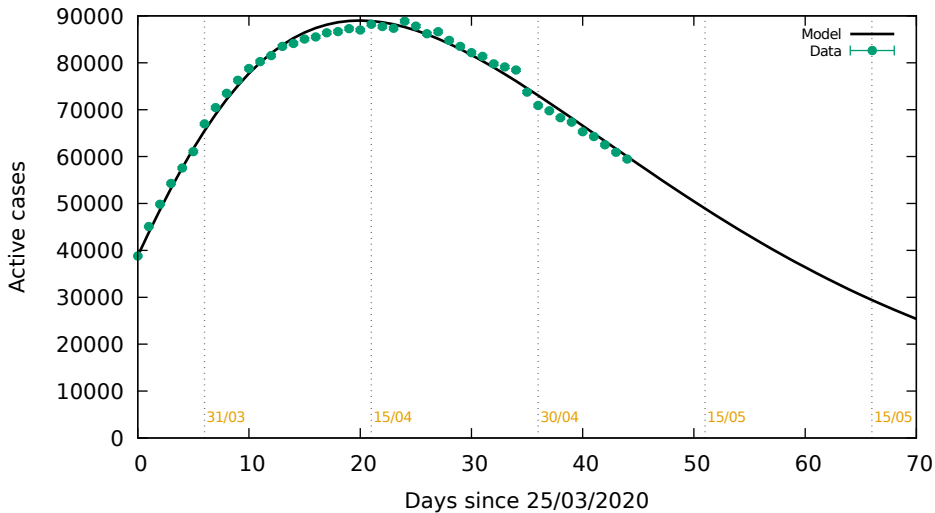

Spain, only PCR: Date 08/05/2020

Spain, only PCR: Date 08/05/2020