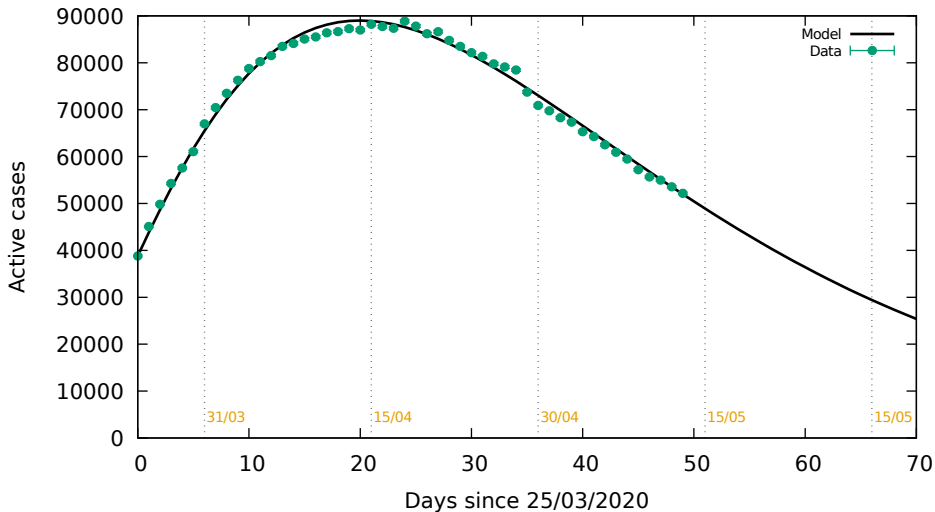

Spain, only PCR: Date 13/05/2020

Spain, only PCR: Date 13/05/2020