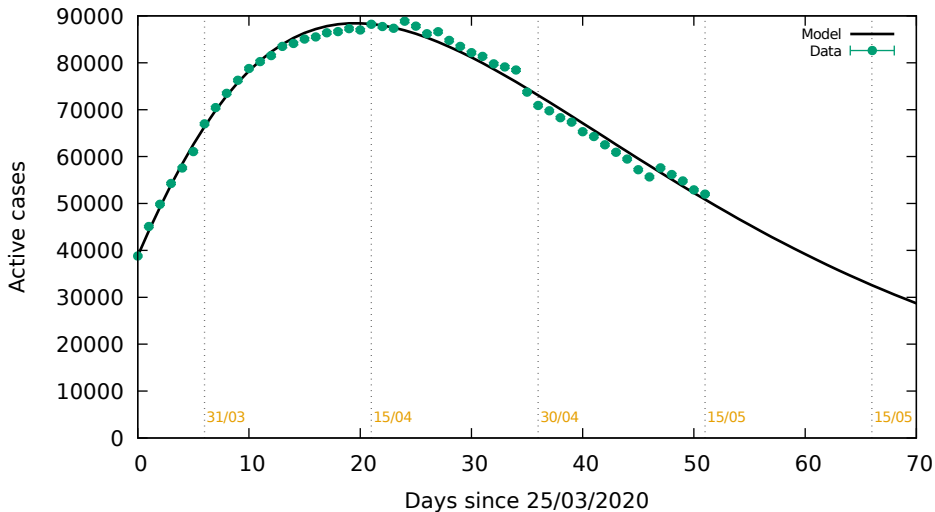

Spain, only PCR: Date 15/05/2020

Spain, only PCR: Date 15/05/2020