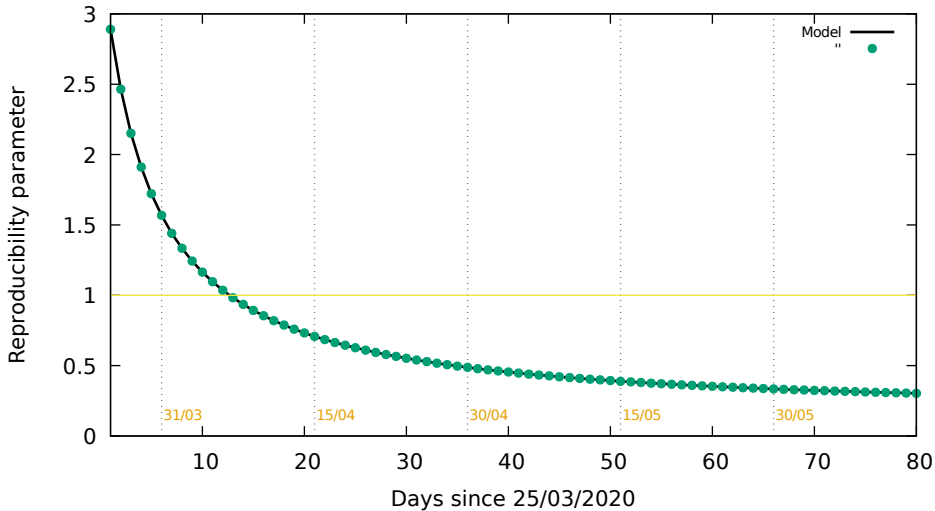

Spain, only PCR: Date 22/05/2020

Spain, only PCR: Date 22/05/2020

Murcia region, only PCR. Date 22/05/2020

Murcia region, only PCR