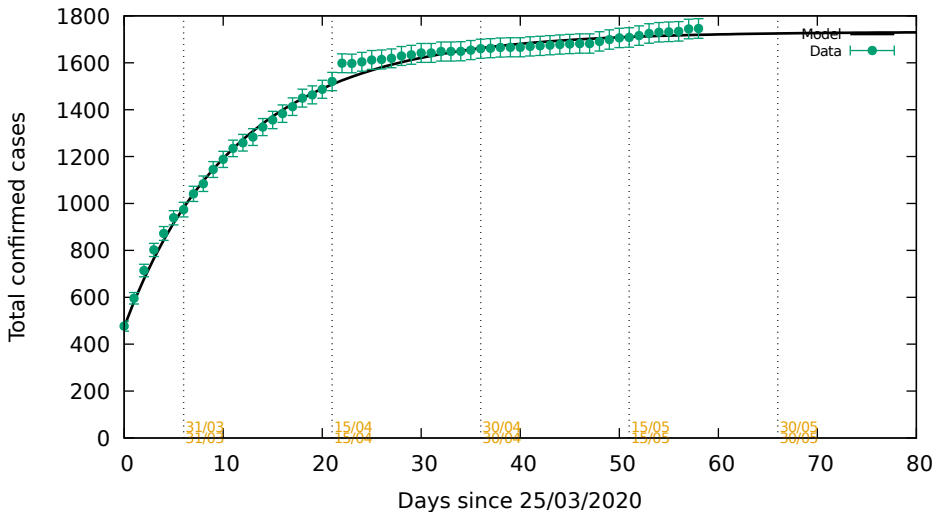

Spain, only PCR: Date 22/05/2020

Spain, only PCR: Date 22/05/2020

Murcia region, only PCR. Date 22/05/2020

Murcia region, only PCR