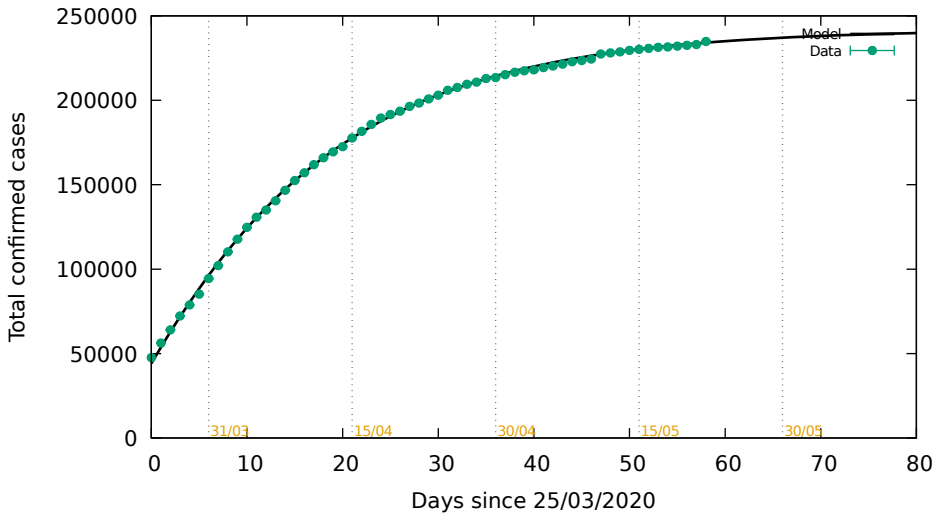

Spain, only PCR: Date 22/05/2020

Spain, only PCR: Date 22/05/2020

Murcia region, only PCR. Date 22/05/2020

Murcia region, only PCR