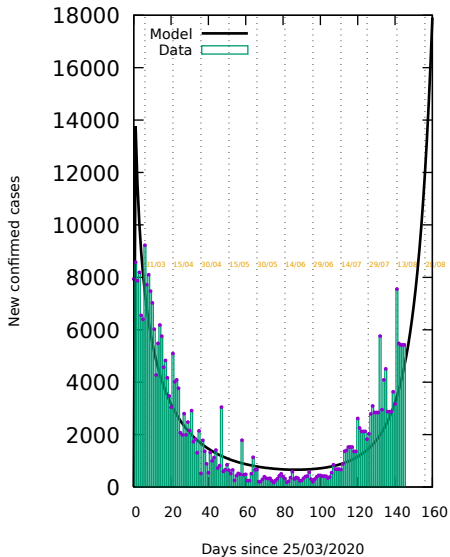

Spain, only PCR: Date 17/08/2020

Murcia region, only PCR. Date 17/08/2020