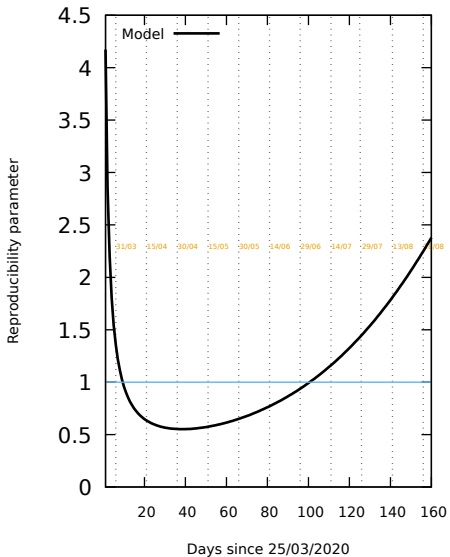

Spain, only PCR: Date 17/08/2020

Murcia region, only PCR. Date 17/08/2020