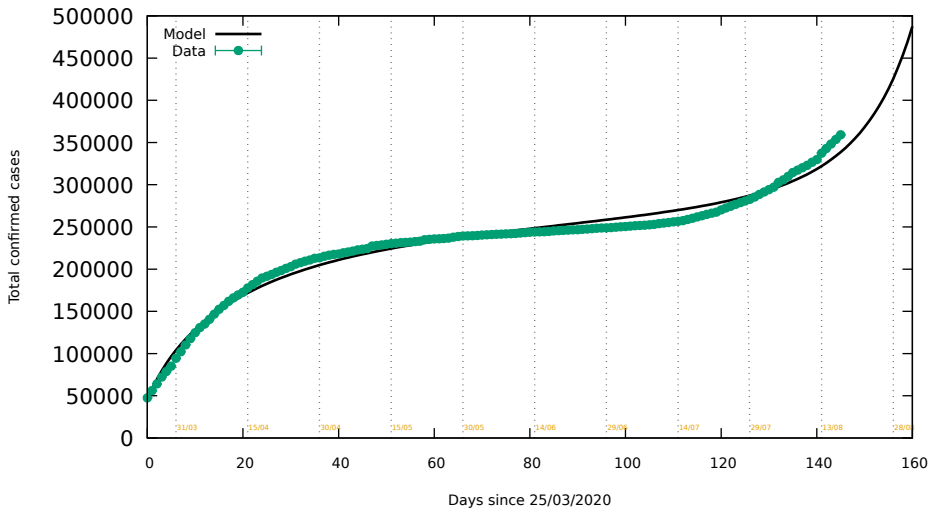

Spain, only PCR: Date 17/08/2020

Murcia region, only PCR. Date 17/08/2020