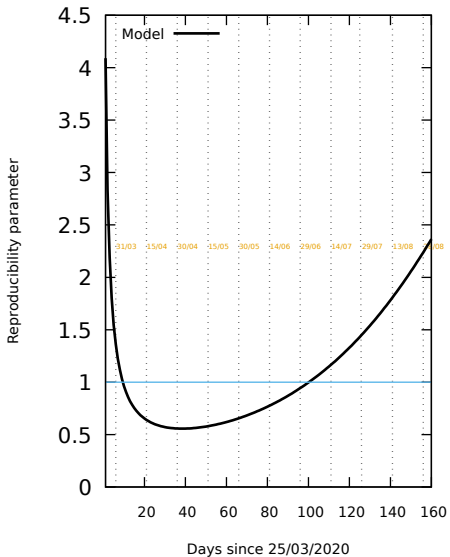

Spain, only PCR: Date 20/08/2020

Murcia region, only PCR. Date 20/08/2020