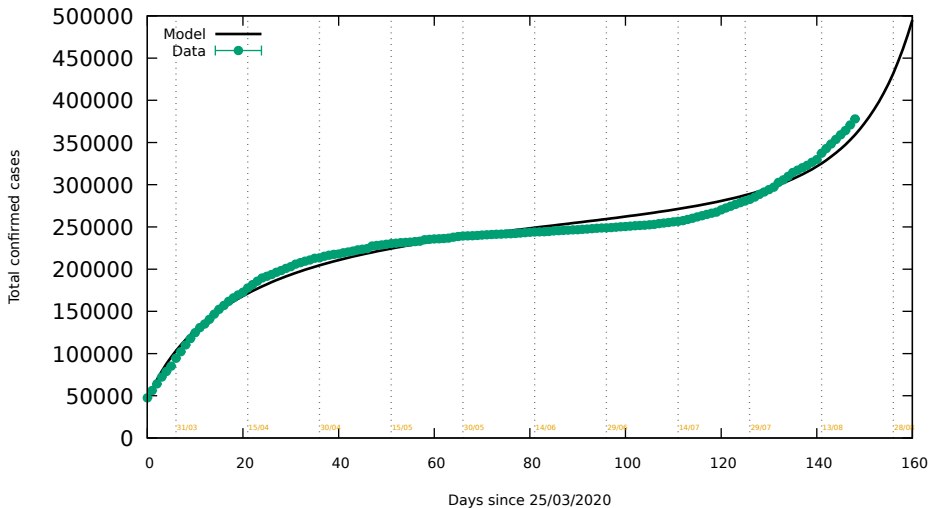

Spain, only PCR: Date 20/08/2020

Murcia region, only PCR. Date 20/08/2020