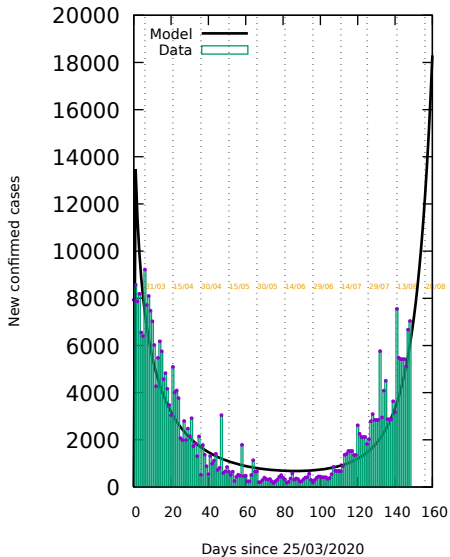

Spain, only PCR: Date 20/08/2020

Murcia region, only PCR. Date 20/08/2020