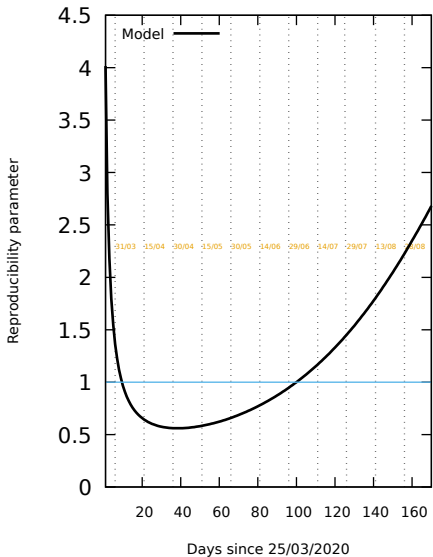

Spain, only PCR: Date 01/09/2020

Murcia region, only PCR. Date 01/09/2020