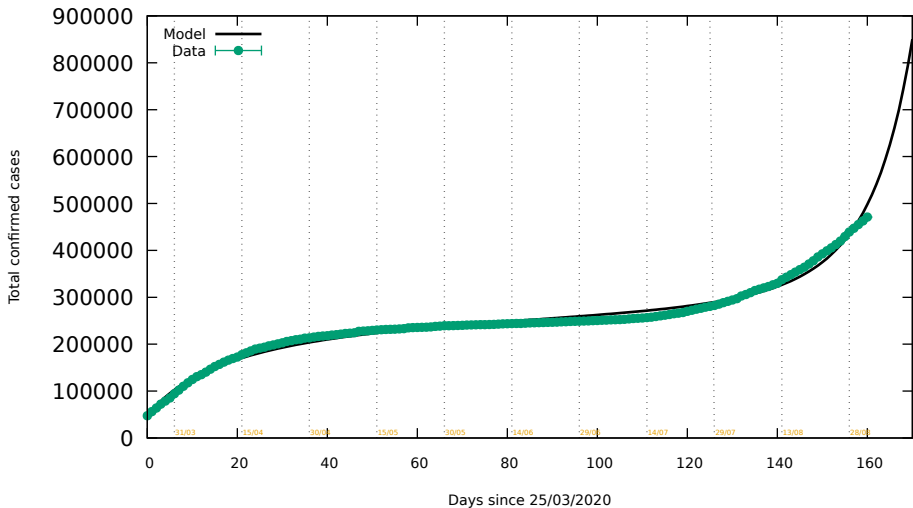

Spain, only PCR: Date 01/09/2020

Murcia region, only PCR. Date 01/09/2020