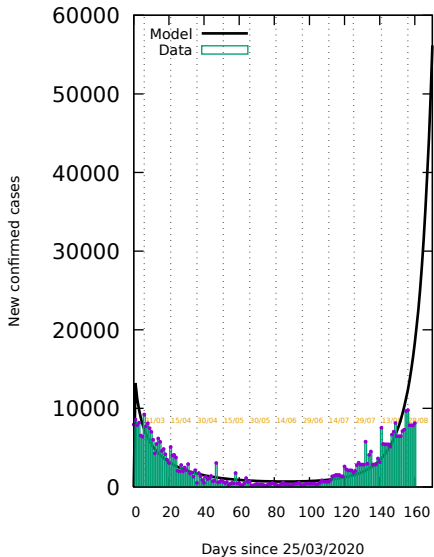

Spain, only PCR: Date 01/09/2020

Murcia region, only PCR. Date 01/09/2020