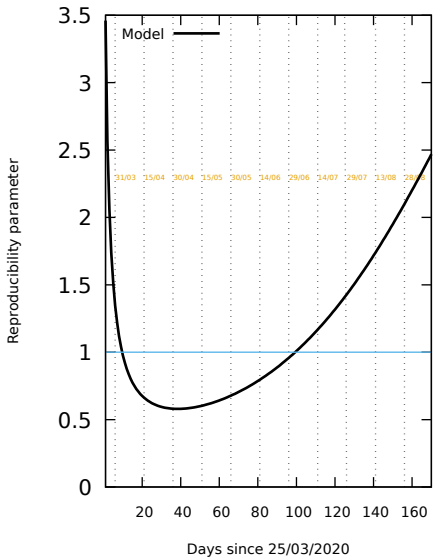

# Spain, only PCR: Date 07/09/2020

Murcia region, only PCR. Date 07/09/2020