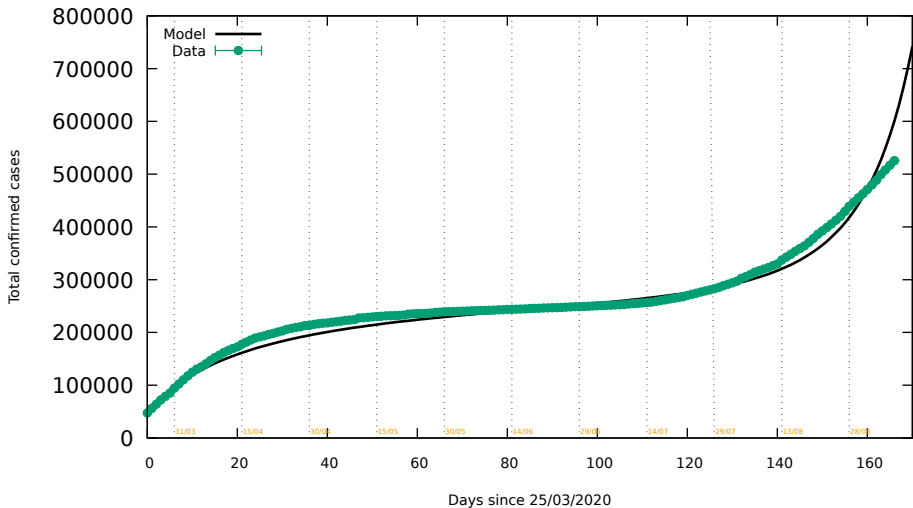

# Spain, only PCR: Date 07/09/2020

Murcia region, only PCR. Date 07/09/2020