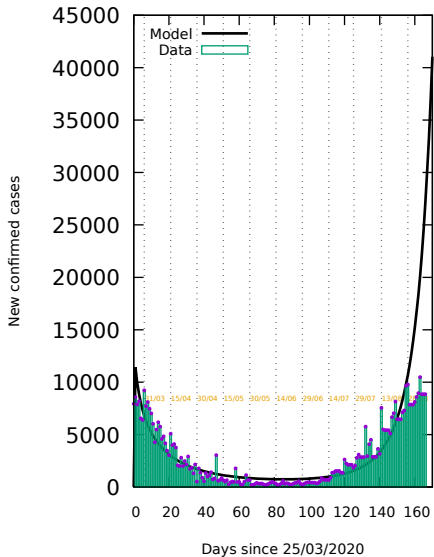

# Spain, only PCR: Date 07/09/2020

Murcia region, only PCR. Date 07/09/2020