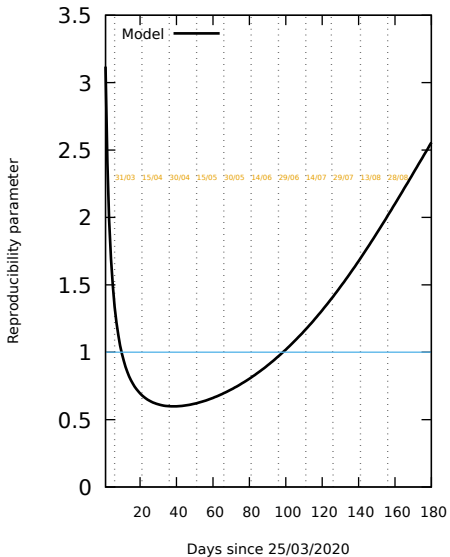

Spain, only PCR: Date 08/09/2020

Murcia region, only PCR. Date 08/09/2020