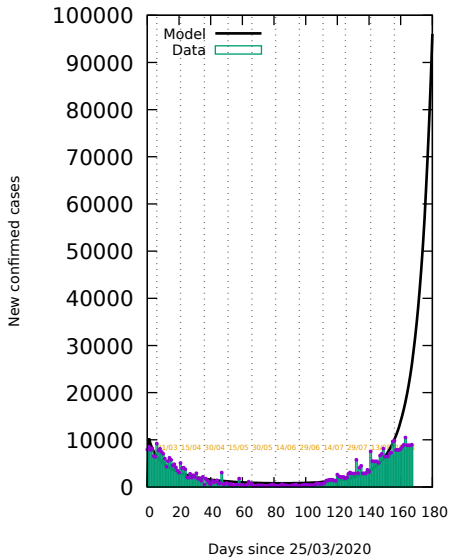

Spain, only PCR: Date 08/09/2020

Murcia region, only PCR. Date 08/09/2020