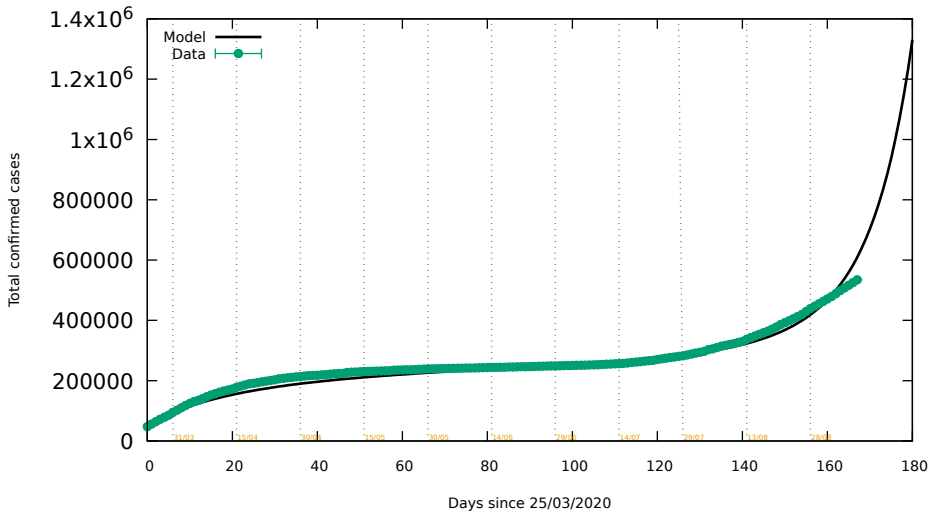

Spain, only PCR: Date 08/09/2020

Murcia region, only PCR. Date 08/09/2020