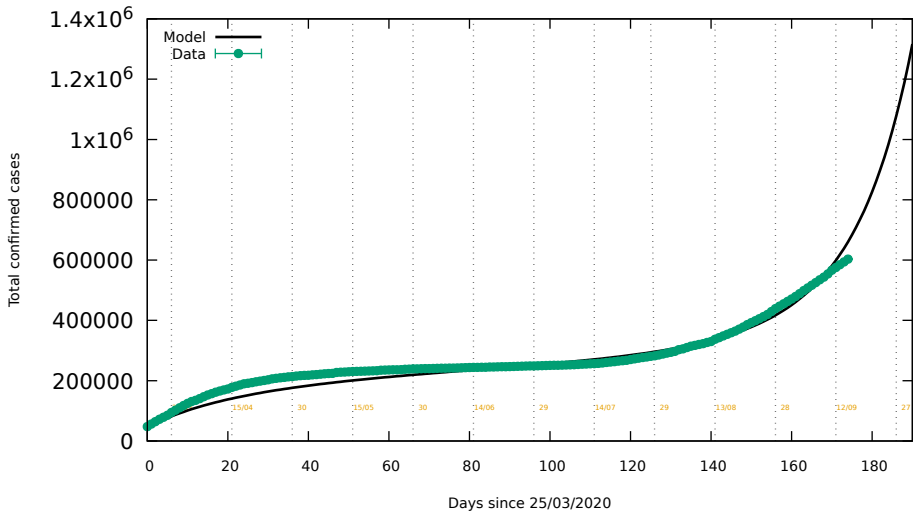

Spain, only PCR: Date 15/09/2020

Murcia region, only PCR. Date 15/09/2020