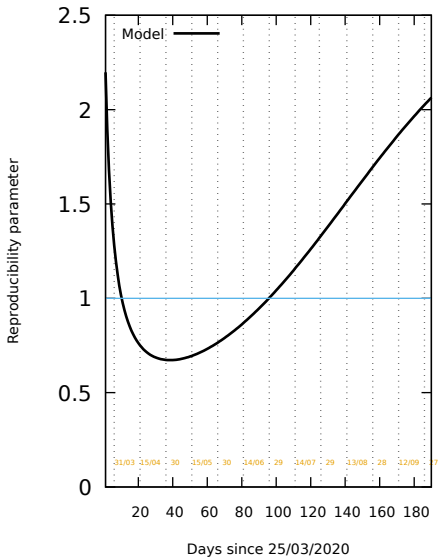

Spain, only PCR: Date 15/09/2020

Murcia region, only PCR. Date 15/09/2020