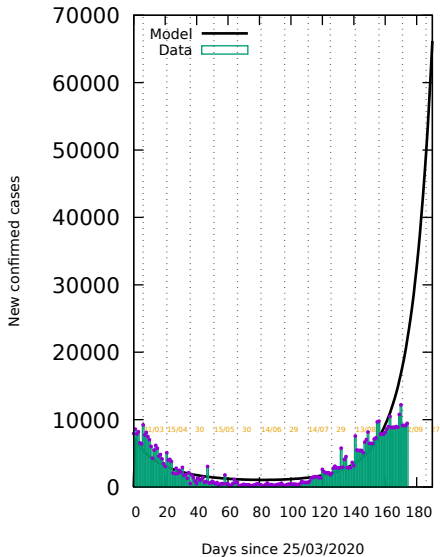

Spain, only PCR: Date 15/09/2020

Murcia region, only PCR. Date 15/09/2020