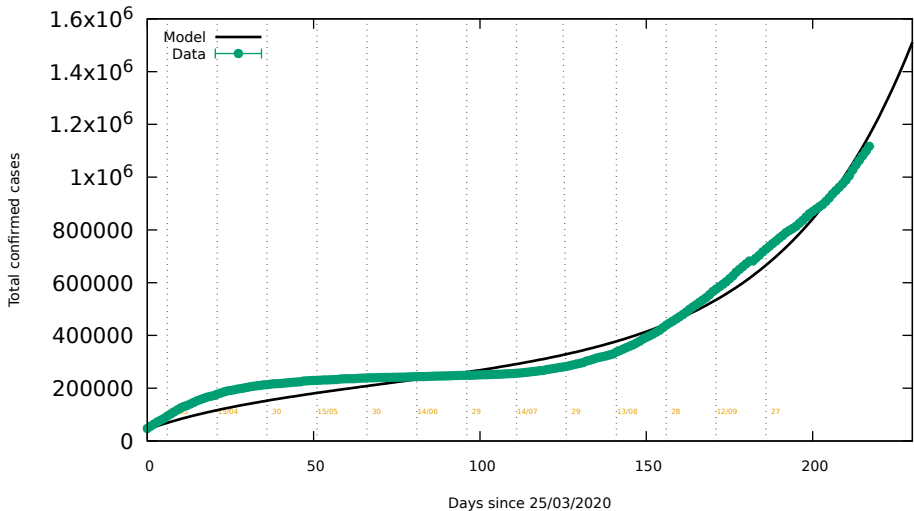

# Spain, only PCR: Date 27/10/2020

Murcia region, only PCR. Date 27/10/2020