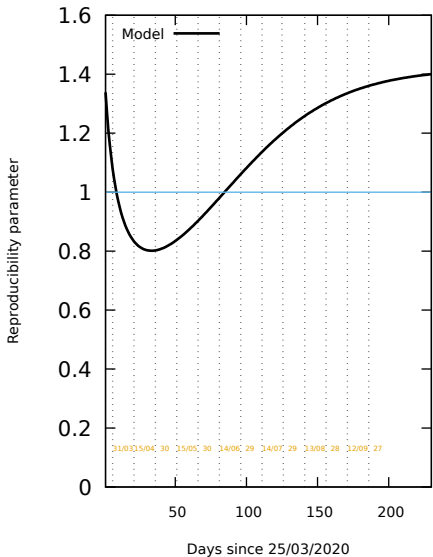

# Spain, only PCR: Date 27/10/2020

Murcia region, only PCR. Date 27/10/2020