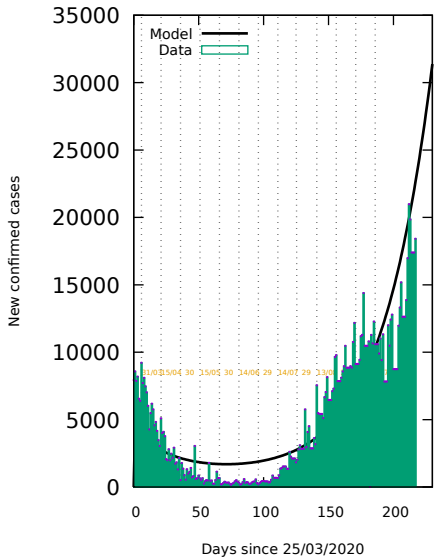

# Spain, only PCR: Date 27/10/2020

Murcia region, only PCR. Date 27/10/2020