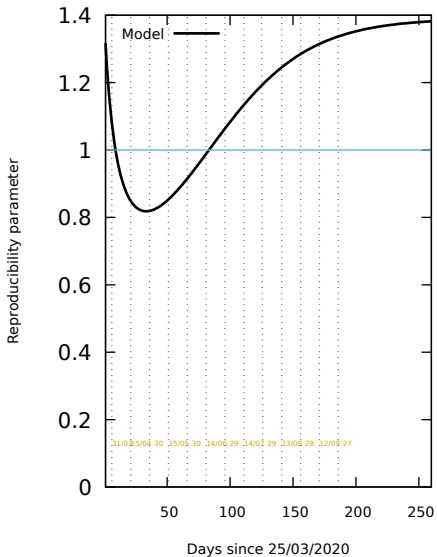

Spain, only PCR: Date 06/11/2020

Murcia region, only PCR. Date 06/11/2020