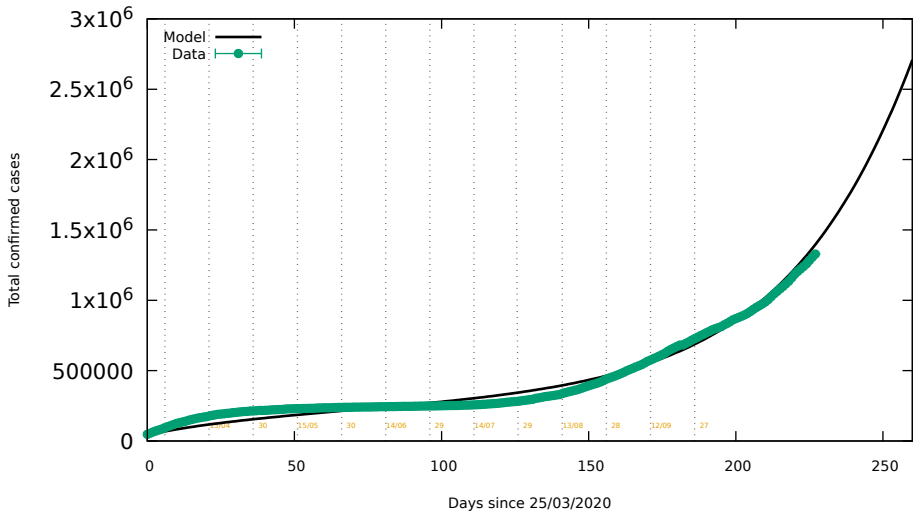

Spain, only PCR: Date 06/11/2020

Murcia region, only PCR. Date 06/11/2020