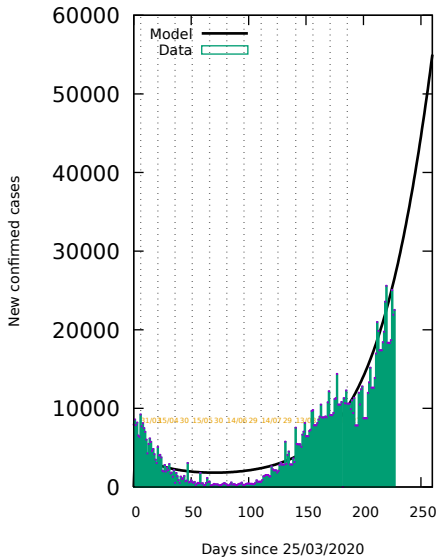

Spain, only PCR: Date 06/11/2020

Murcia region, only PCR. Date 06/11/2020