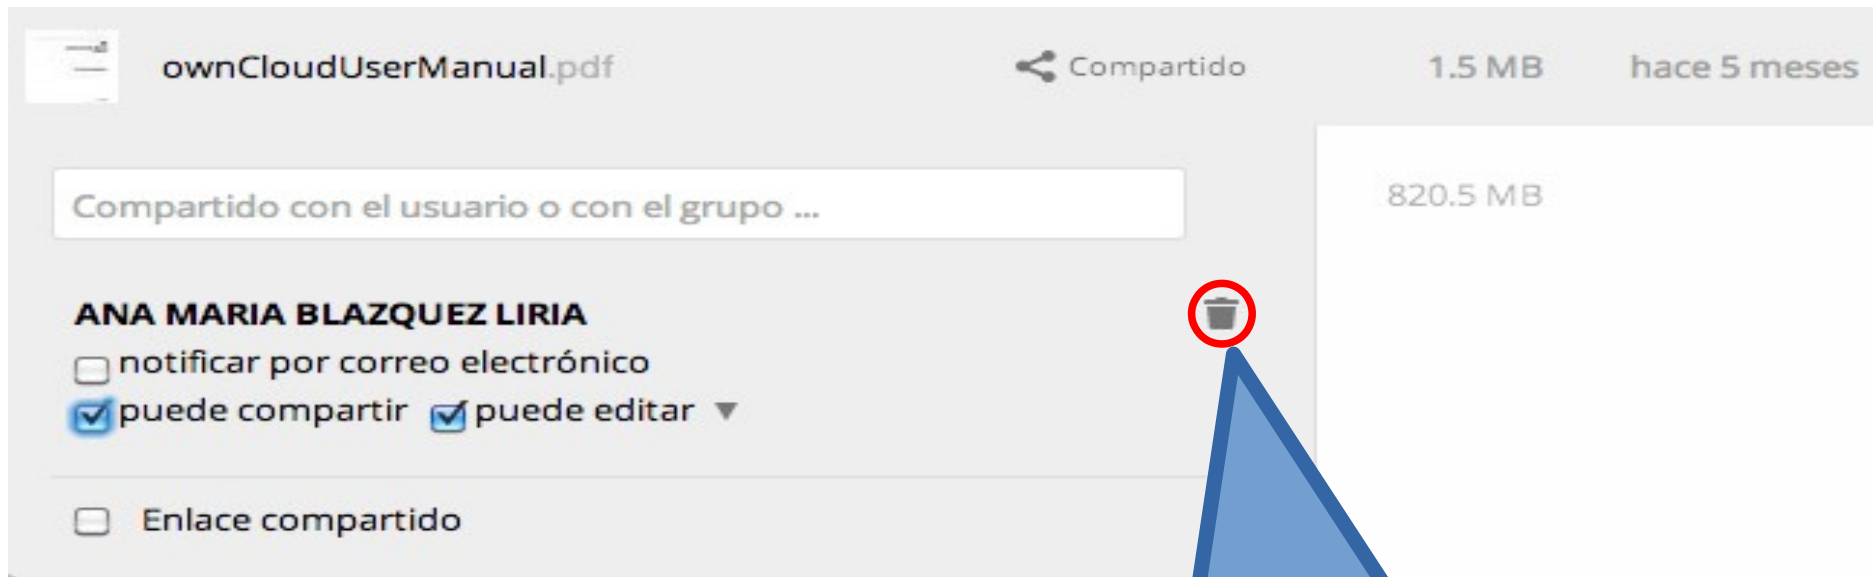

Acceso mediante navegador

Compartir con otros usuarios o grupos de UMUbox

Si queremos **dejar de compartir** con Ana María ese archivo pinchamos aquí